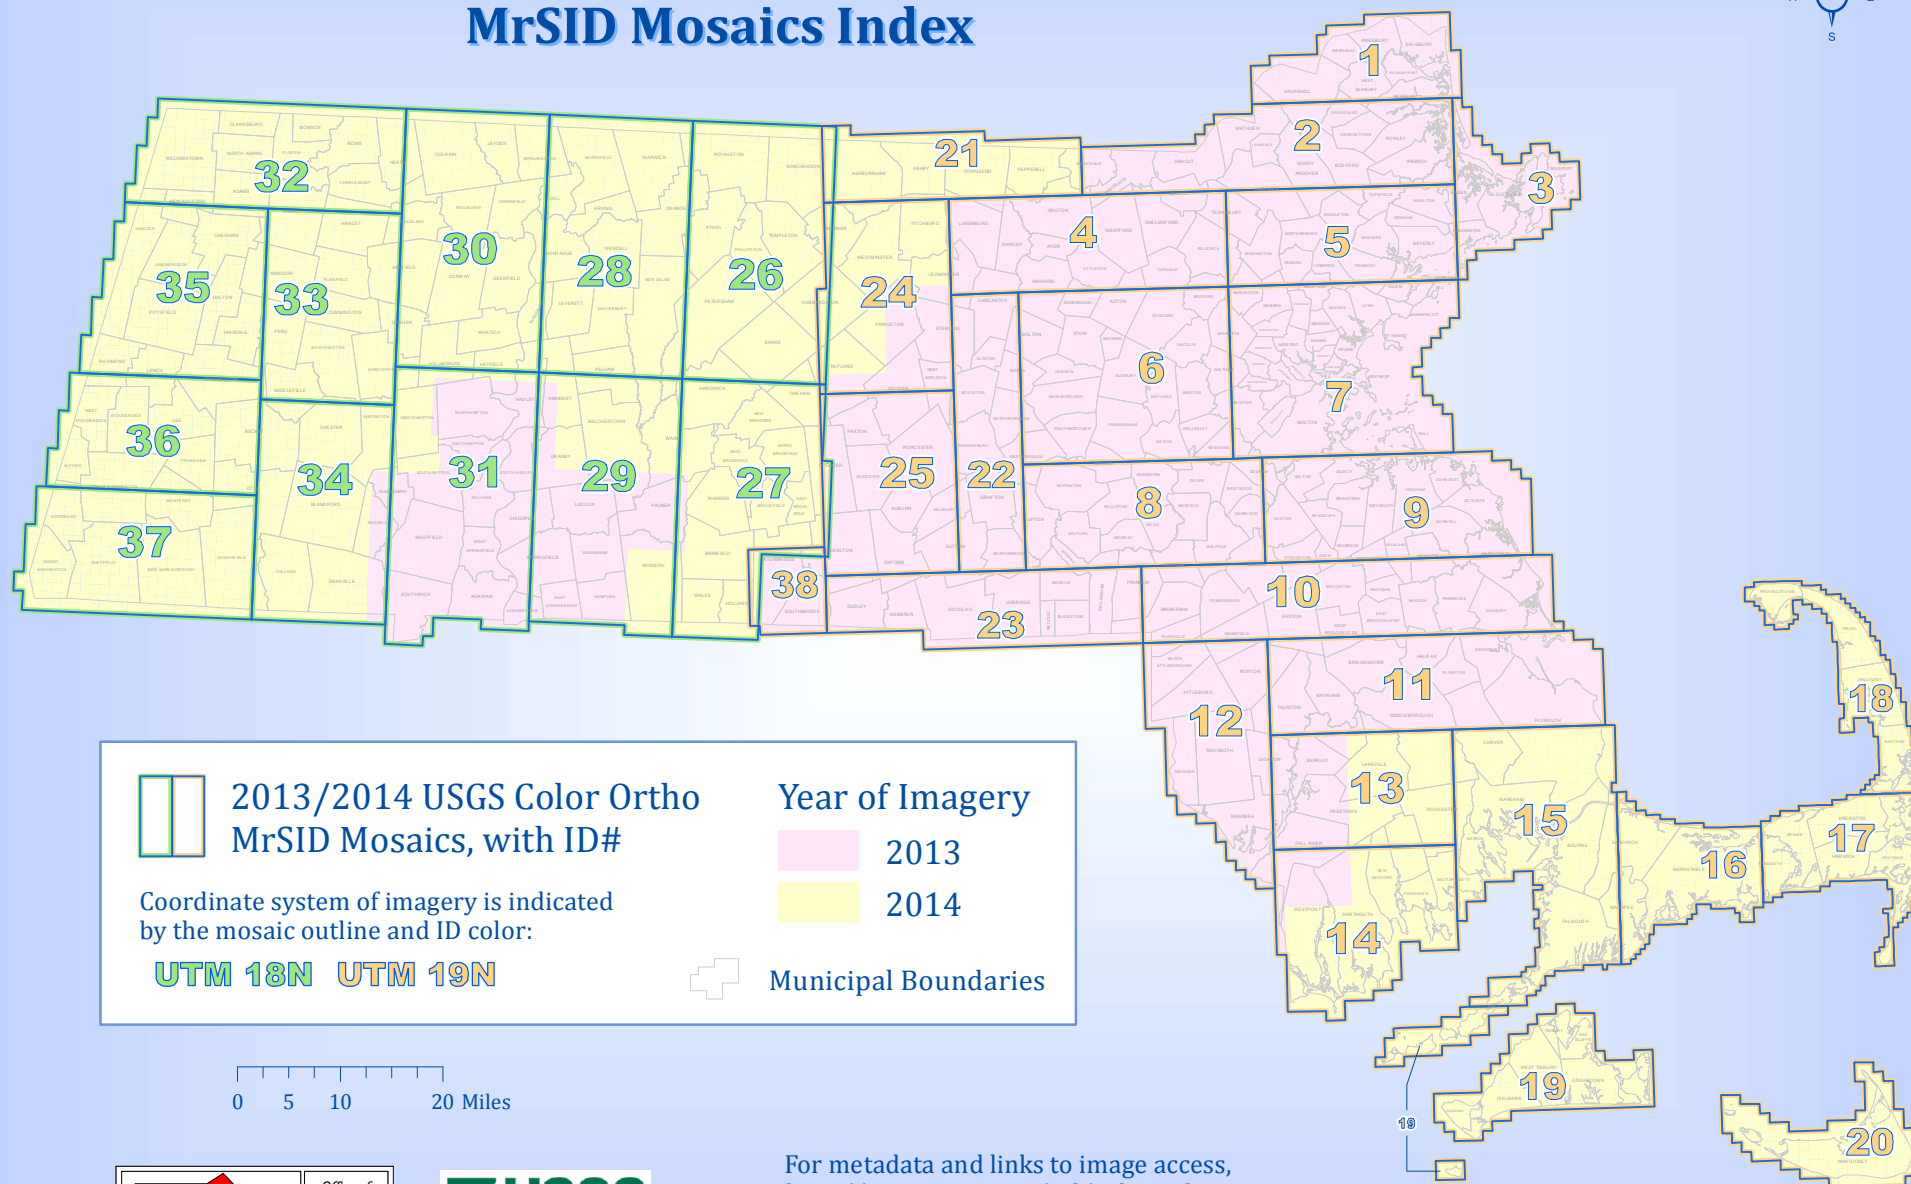

2013/2014 USGS Color Ortho Imagery MrSID Mosaics Index

For metadata and links to image access, visit <http://www.mass.gov/itd/colororthos2013>